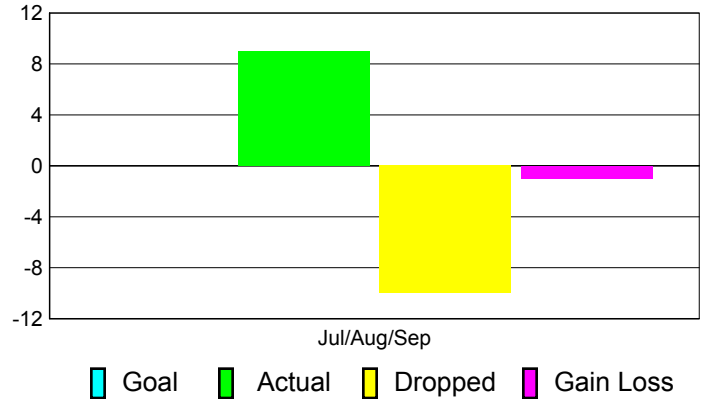

Membership Results 2011-2012

Goal, New, Dropped, Gain/Loss

Comparison of Membership Gain/Loss

Current Year Compared to the Previous Year